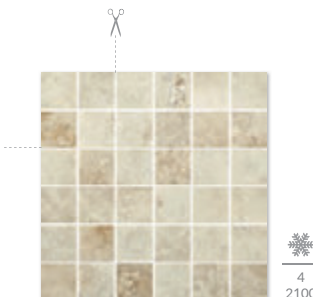

SANTA CATERINA by My Way
lappato listwa 9,8×44,8

SANTA CATERINA by My Way
lappato narożnik 9,8×9,8

SANTA CATERINA by My Way
lappato listwa 9,8×59,8

SANTA CATERINA by My Way
lappato listwa meander 9,8×44,8

SANTA CATERINA by My Way
lappato narożnik meander
9,8×9,8

SANTA CATERINA by My Way
lappato listwa meander 9,8×59,8

SANTA CATERINA by My Way
lappato mozaika cięta A 29,8×29,8
kostka 2,3×2,3

SANTA CATERINA by My Way
lappato mozaika cięta B 29,8×29,8
kostka 4,8×4,8